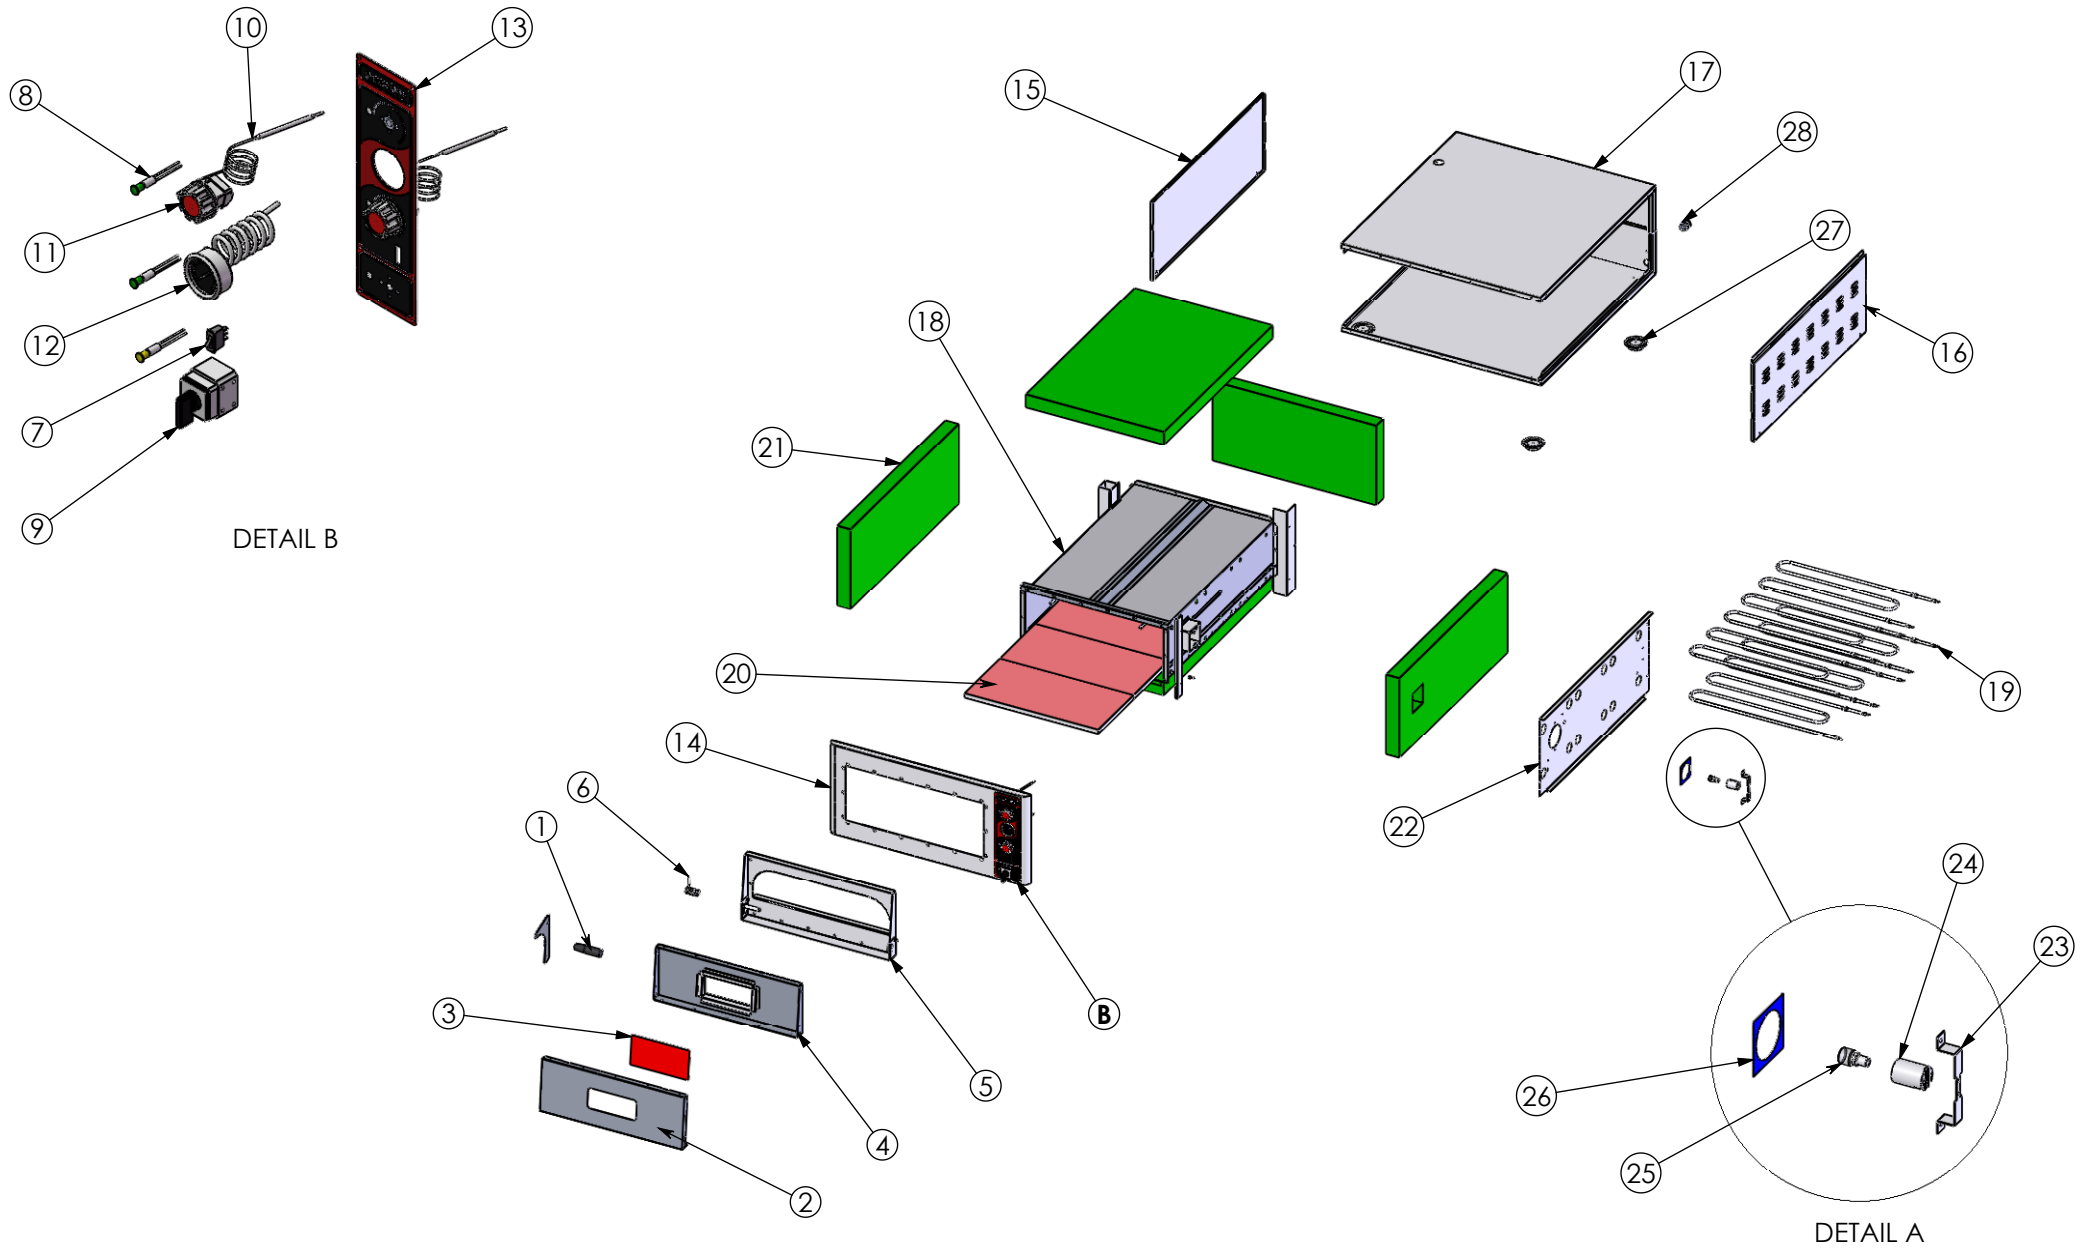

PIZZA OVEN PB-T 1920 SPARE PARTS

PizzaBoy
O V E N S**PIZZA OVEN PB-T 1920
SPARE PART LIST**

REP	CODE	PCS.	DESCRIPTION
1	101001	1	LID HANDLE
2	101002	1	LID (FRONT) PROFILE
3	101003	1	SIGHT GLASS
4	101004	1	LID (BACK) PROFILE
5	101005	1	INTERIOR LID CONNECTION
6	101006	1	LID SPRING
7	101007	1	LIGHT SWITCH
8	101008	2	THERMOSTAT & POWER CONTROL LIGHT
9	101009	2	POWER SWITCH
10	101010	2	THERMOSTAT
11	101011	2	THERMOSTAT BUTTON
12	101012	2	TEMPERATURE GAUGE (OPTIONAL)
13	101013	1	CONTROL PANEL
14	101014	1	FRONT FRAME
15	101015	1	LEFT SIDE COVER
16	101016	1	RIGHT SIDE COVER
17	101017	1	MAIN BODY
18	101018	1	BAKING DIVISION
19	101019	2	RESISTANCES
20	101020	1	REFRACTORY STONE
21	101021	5	INSULATION
22	101022	1	ELECTRICAL PANEL INTERIOR COVER
23	101023	1	LAMP STAND
24	101024	1	CERAMIC LIGHT SOCKET
25	101025	1	LIGHT BULB
26	101026	1	INTERIOR GLASS HOLDER
27	101027	4	FOOT
28	101028	1	POWER SUPPLY CABLE CLOSER