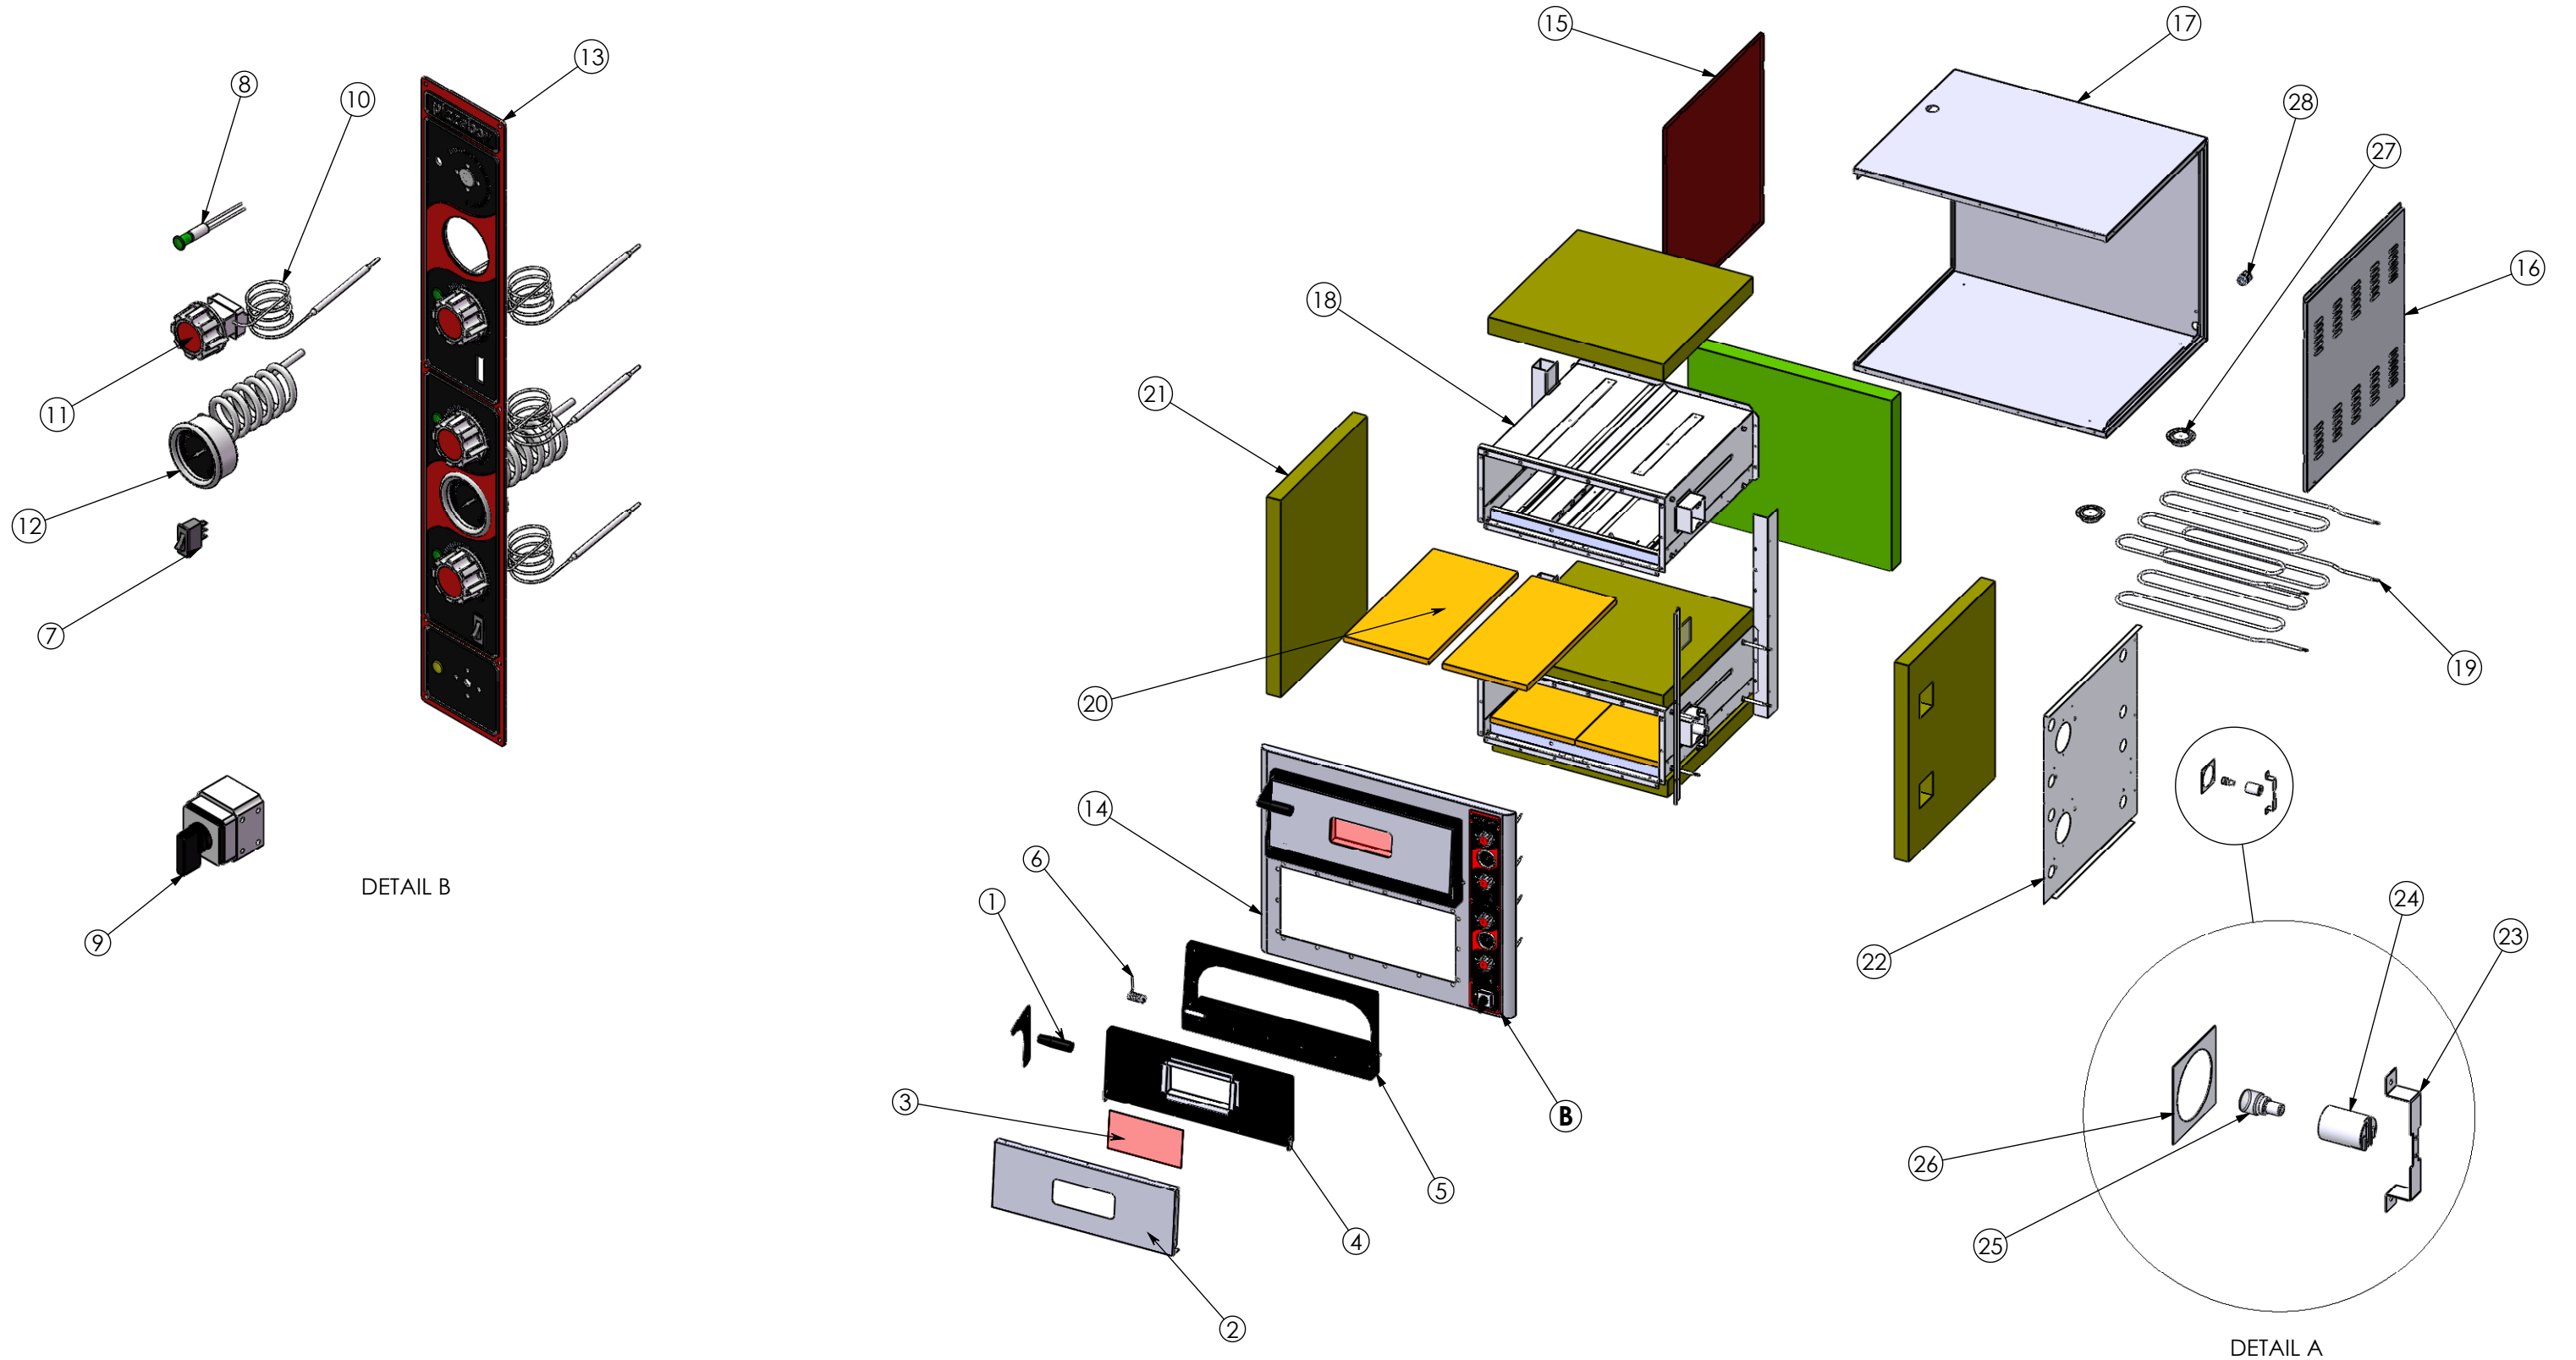

# PIZZA OVEN PB-T 2620 SPARE PARTS

DETAIL B

DETAIL A

**PizzaBoy**  
O V E N S

# PIZZA OVEN PB-T 2620

## SPARE PART LIST

REP	CODE	PCS.	SPARE PART
1	101001	2	LID HANDLE
2	101002	2	LID (FRONT) PROFILE
3	101003	2	SIGHT GLASS
4	101004	2	LID (BACK) PROFILE
5	101005	2	INTERIOR LID CONNECTION
6	101006	2	LID SPRING
7	101007	2	LIGHT SWITCH
8	101008	5	THERMOSTAT & POWER CONTROL LIGHT
9	101009	1	POWER SWITCH
10	101010	4	THERMOSTAT
11	101011	4	THERMOSTAT BUTTON
12	101012	2	TEMPERATURE GAUGE (OPTIONAL)
13	101013	1	CONTROL PANEL
14	101014	1	FRONT FRAME
15	101015	1	LEFT SIDE COVER
16	101016	1	RIGHT SIDE COVER
17	101017	1	MAIN BODY
18	101018	2	BAKING DIVISION
19	101019	4	RESISTANCES
20	101020	4	REFRACTORY STONE
21	101021	6	INSULATION
22	101022	1	ELECTRICAL PANEL INTERIOR COVER
23	101023	2	LAMP STAND
24	101024	2	CERAMIC LIGHT SOCKET
25	101025	2	LIGHT BULB
26	101026	2	INTERIOR GLASS HOLDER
27	101027	4	FOOT
28	101028	1	POWER SUPPLY CABLE CLOSER